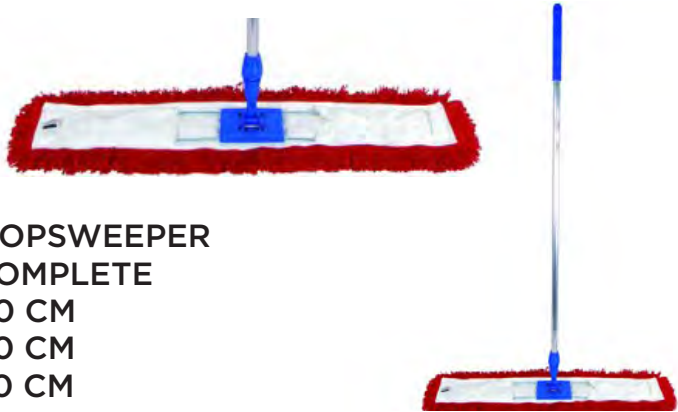

SKU MOPKPRAIRIELOOP=colour **PRICE**

KENTUCKY MOPHANDLE & HOLDER

SKU MOPKHOLDER*+HANDLE* **PRICE**

EDUCATION

PROFESSIONAL PRODUCTS FOR PROFESSIONAL CLEANING

more information: 0818 202007

MOPSWEEPER COMPLETE
40 CM
60 CM
80 CM