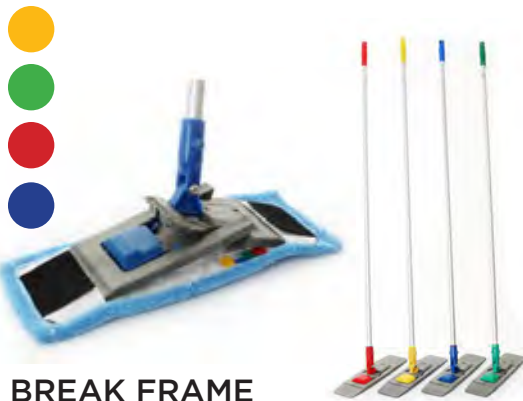

BREAK FRAME
FLAT MOP COMPLETE

SKU	PRICE
HANDLEBREAK	

FLATMOP
BI POWER
COLLAPSIBLE
FLAT MOP
HOLDER
400MM